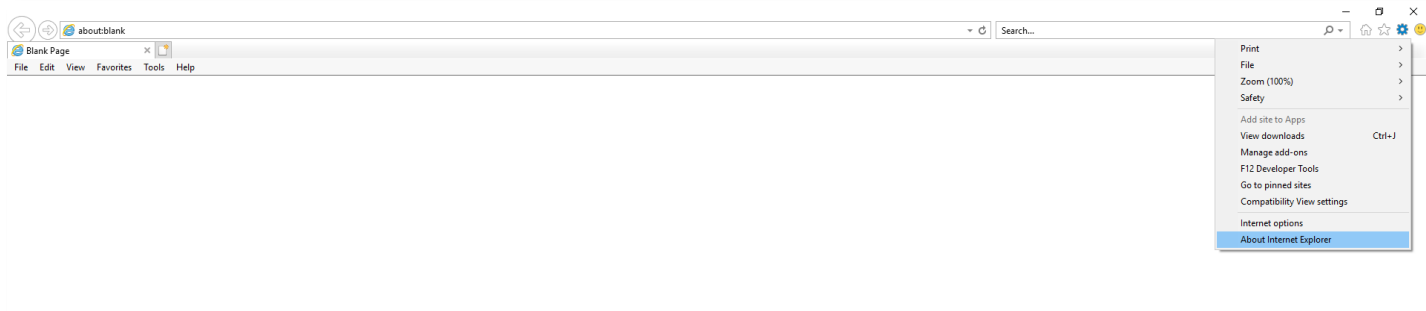

Check Internet Explorer (IE) Version

To check the version of Internet Explorer (IE) for IE versions 9 and higher, launch Internet Explorer and click the settings icon () in the far right corner of the window, and select **About Internet Explorer** from the drop down: